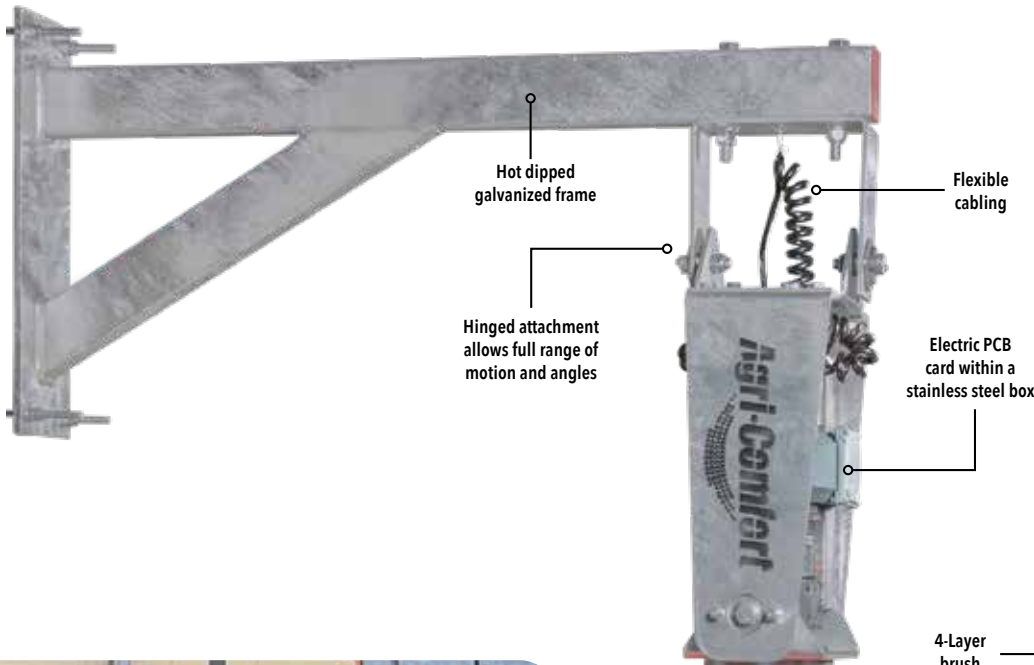

Comfort Brushes

Agri-Comfort Roto Brush Features:

- Enhances cleanliness and improves skin health
- Keeps cows restful and relaxed
- Diminish fly and parasite stress
- Touch-activated
- Abates heat stress and dislodges winter coats
- Massage increases blood circulation
- Amplify milk production

Specifications:

- Overall Dimensions:
  58.2" H x 16.93" W x 44.5" D /
  1.48m H x 43cm W x 1.13m D
- Brush Dimensions:
  28.7" H x 17.3" W /
  73cm H x 44cm W
- Easy to clean with pressure washers
- Motorized Calf Brush Available

Designed to improve cow health and welfare, the Agri-Comfort Roto Brush is a revolution in cow care and comfort. The unique brush rotates on contact at an animal-friendly speed. Designed to swing freely in all directions, the Agri-Comfort Roto Brush provides thorough cow contentment. The hard-wearing nylon bristles provide the right level of scrubbing while cleaning their hides and stimulating blood circulation.