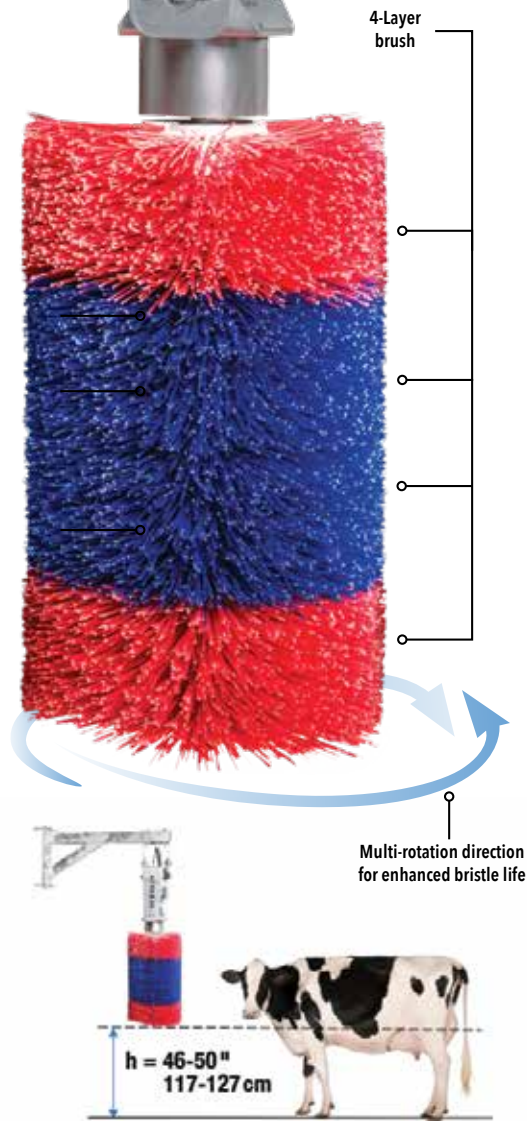

Comfort Brushes

Agri-Comfort Roto Brush Features:

- Enhances cleanliness and improves skin health
- Keeps cows restful and relaxed
- Diminish fly and parasite stress
- Touch-activated
- Abates heat stress and dislodges winter coats
- Massage increases blood circulation
- Amplify milk production

Specifications:

- Overall Dimensions:
  58.2" H x 16.93" W x 44.5" D /
  1.48m H x 43cm W x 1.13m D
- Brush Dimensions:
  28.7" H x 17.3" W /
  73cm H x 44cm W
- Easy to clean with pressure washers
- Motorized Calf Brush Available

Designed to improve cow health and welfare, the Agri-Comfort Roto Brush is a revolution in cow care and comfort. The unique brush rotates on contact at an animal-friendly speed. Designed to swing freely in all directions, the Agri-Comfort Roto Brush provides thorough cow contentment. The hard-wearing nylon bristles provide the right level of scrubbing while cleaning their hides and stimulating blood circulation.