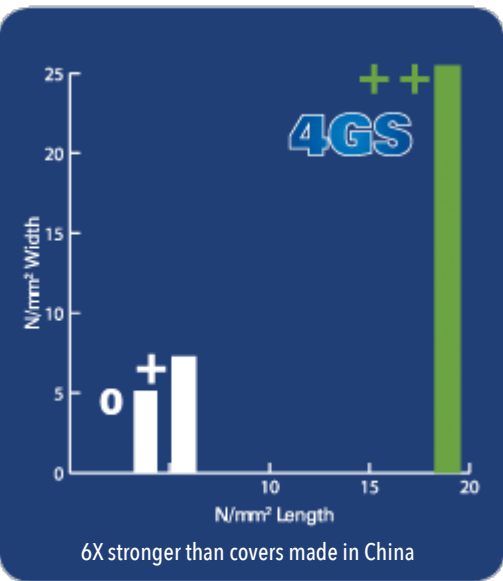

Proven Tensile Strength and More

Huber Technik products have been subjected to the rigorous Fokus Test by The German Agricultural Society (DLG), and earned the top ++ evaluations.

Seamless Installation

We can deliver our products in one piece up to a length of 328' / 100m. This means the floors are easy to install: Put down, roll out and fasten. No seams make it easier for daily stall maintenance.

10-Year Warranty

Huber processes 100% new rubber, not scrap granules. We only process high-quality raw material, therefore, we are able to give a 10-year warranty on all of our products.

100% New Tire Compound

Our mats are exclusively made of new unvulcanized tire compound. They contain high-quality raw material that provides, among other things, aging-resistance and ozone protection.

TIP: Add Brisket Board to aid stall indexing

4' Poly Brisket Board

- Heavy-duty .25" / .64cm thick poly that won't crack, chip, or splinter
- 48" / 122cm lengths indented for proper anchor placement

This Brisket Board is a durable solution for any new or existing stall system. Its design is ideal for protecting dew claws and allowing your cattle to extend their legs in a natural manner. Due to the natural curve in the brisket, it is strong enough to support your cattle's weight.