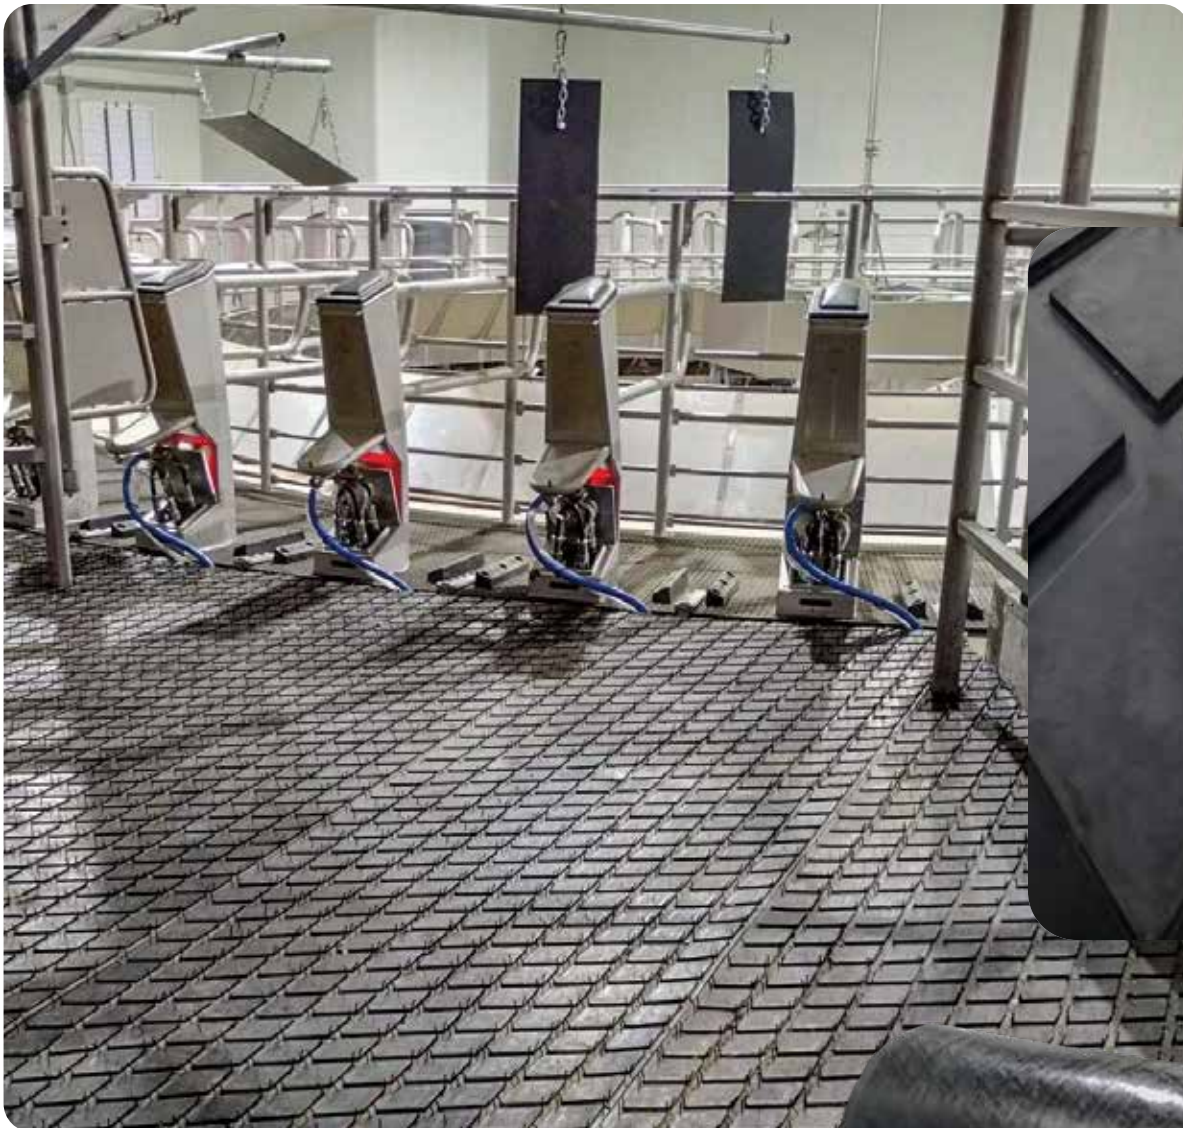

Agri-Diamond Flooring