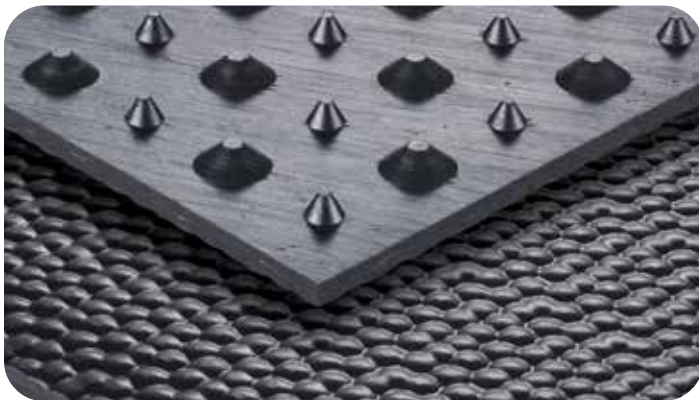

Features of N-Series Stalls and Flooring:

- Virgin tire compound equals consistent quality
- Skid resistant
  Hammered surface
- Non-absorbent and urine resistant
- Precision-fit installation for minimal herd disruption
- Softness to emulate a pasture feel

N-20 Rolls

Ideal for: Freestalls and Tie Stalls

Thickness: .79" / 20mm

Width: 47.25-78.74" / 1200mm-2000mm

Length: 32.8-164' / 10-50m

Warranty: 10 years

Features: Medium studded underside provides cushion and traction. Deflection/Penetration depth of .03" / 10.7mm