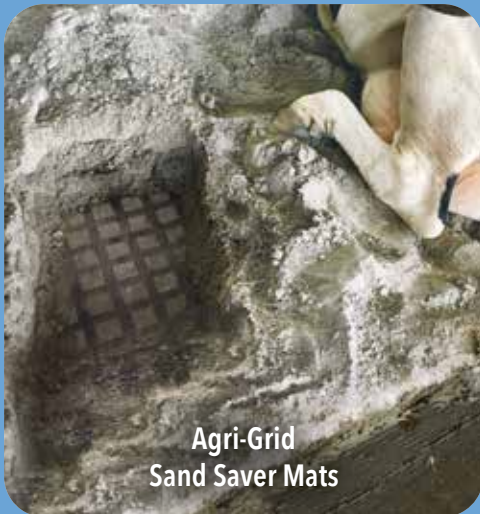

Whether its alleys, breezeways, walkways, parlors or holding areas – whether its flush, skid steer or automated cleaning – Agri-Diamond will floor you!

# THE NEXT LEVEL OF COW COMFORT.

RUBBER MATTRESSES, FLOORING & COMFORT BRUSHES

Huber Technik Mattresses and Rubber Flooring

Agri-Interlock Flooring

Slat Flooring

Agri-Grid Sand Saver Mats

Agri-Diamond Flooring