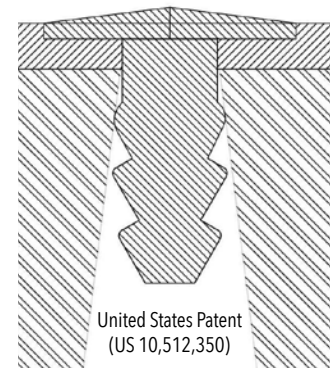

About our

Patented Fastener:

Our Legacy Slat Rubber Flooring and its rubber properties prevent the highest amount of injuries. Other brands use plastic and steel in their fastener and can result in more injuries. Our patented reverse barb wedge is made from rubber and keeps mats securely in place while also protecting your livestock's hooves.