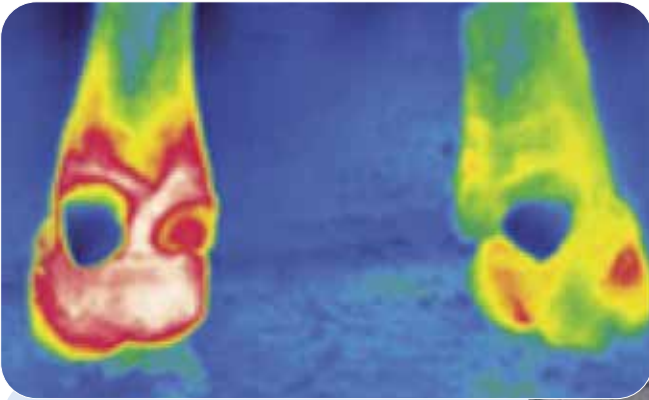

Cow Comfort = Cow Longevity

Agri-Diamond Benefits:

- Increase milk production
- Reduction of injuries
- Improved heat detection
- Improved traction
- Increased cow longevity
- Decrease lameness
- Foot- and frequency-friendly
  (no steel cables)