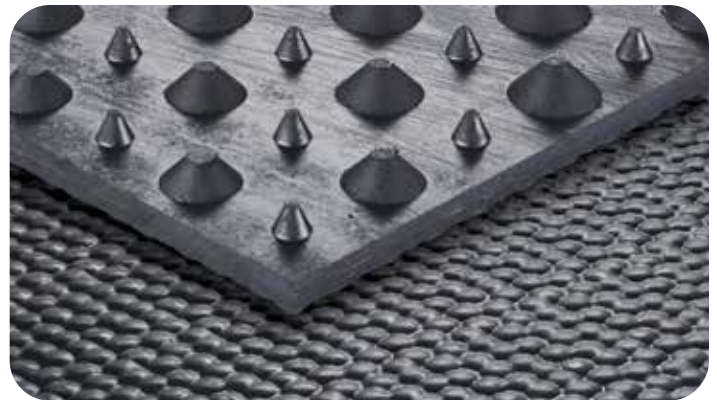

### N-20 Rolls

**Ideal for:** Freestalls and Tie Stalls

**Thickness:** .79" / 20mm

**Width:** 47.25-78.74" / 1200mm-2000mm

**Length:** 32.8-164' / 10-50m

**Warranty:** 10 years

**Features:** Medium studded underside provides cushion and traction. Deflection/Penetration depth of .03" / 10.7mm