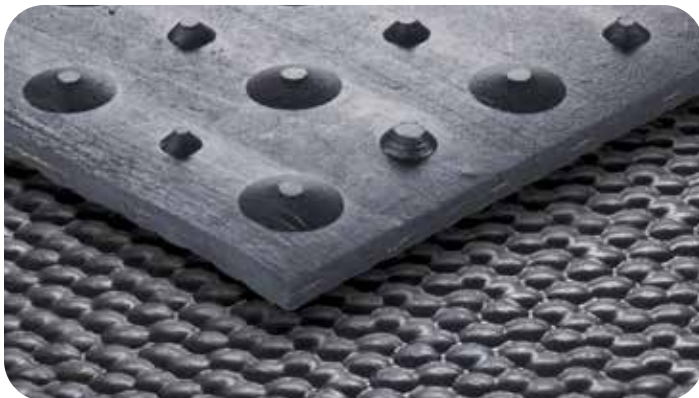

Huber Technik Stalls & Rolled Alley Flooring

- Established in 1925
- Made in Germany
- Only new tire rubber compound
- PAH and ISO 9000 certified
- 10-15 year warranty

Cow comfort and profitability from the ground up!

At Agri-Comfort we will FLOOR YOU with our Huber Technik rolled rubber flooring. All of our continuous rolls can be cut to customized lengths to ensure minimal joints or seams in your stalls or floors. All our stall and flooring options are exceptionally flexible and provide a high level of slip resistance. Coupled with 100% new tire compound, all rolls are fabric interlined for added strength.

The N15 walkway roll is an ideal parlor floor, the N18 walkway flooring is exemplary in alleys providing comfort and sure footing. Our N20 and N33 rolls provide even higher shock absorption for increased comfort in stall applications. The raised lugs act as shock absorbers and allow liquids to run freely underneath.

N-15 Rolls

Ideal for: Alleyways, Holding Areas, Parlors

Thickness: .59" / 15mm

Width: 19.7-118.1" / 500mm-3000mm
in steps of 3.93" / 100mm

Length: 32.8-229.7' and 164' / 10-70m and 50m

Warranty: 10 years

Features: Smallest studded underside provides cushion and traction. Deflection/Penetration depth of .17" / 4.3mm