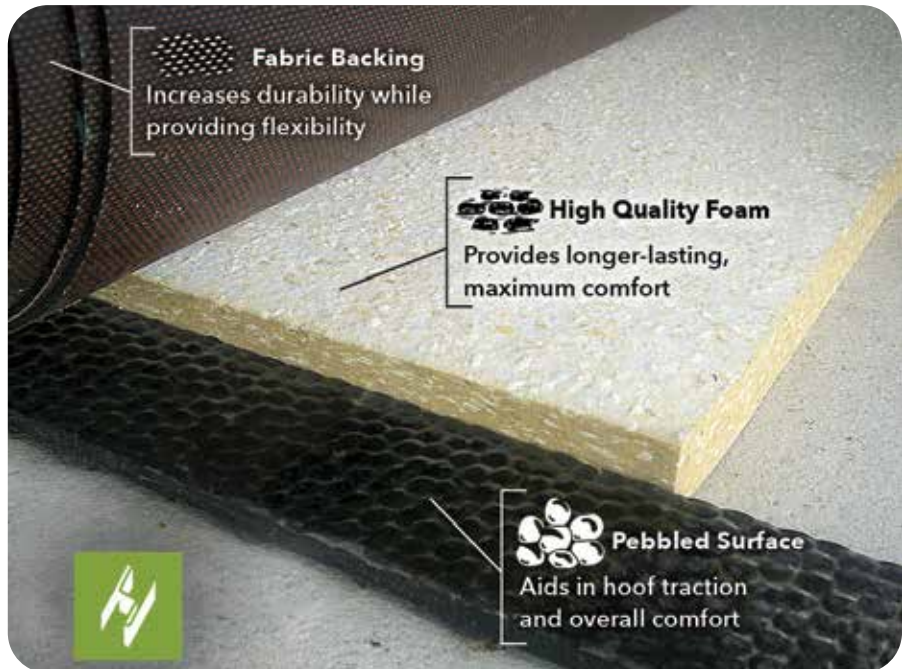

Soft Bed 4/30 with top cover 4GS

To achieve the ultimate in cow comfort, health and production performance in your freestall, we recommend our 4GS system. It has the highest tensile cover available on the market and the best foam base cushion to optimize laying duration.

Elasticity/compression:

++ acc. to DLG report 6014F (>.83" / >21mm)

Top Cover Width: 6' / 180cm

Latex Underlay Width: 63" / 160cm

Thickness: 1.35" / 34.3mm

Length: Up to 328' / 100m

Soft Bed 8/30 with top cover 8GS

A tie stall management approach requires the 8GS comfort system. Our top cover surface is also doubling as a flooring surface for your cows. By increasing the thickness of the top cover, comfort and decking stability is achieved with perfect balance.

Elasticity/compression:

++ acc. to DLG report 5807F (1.06" / 26.8 mm)

Top Cover Width: 6' / 180cm

Latex Underlay Width: 63" / 160cm

Thickness: 1.5" / 38.1mm

Length: 32.8-229.7' / 10-70m