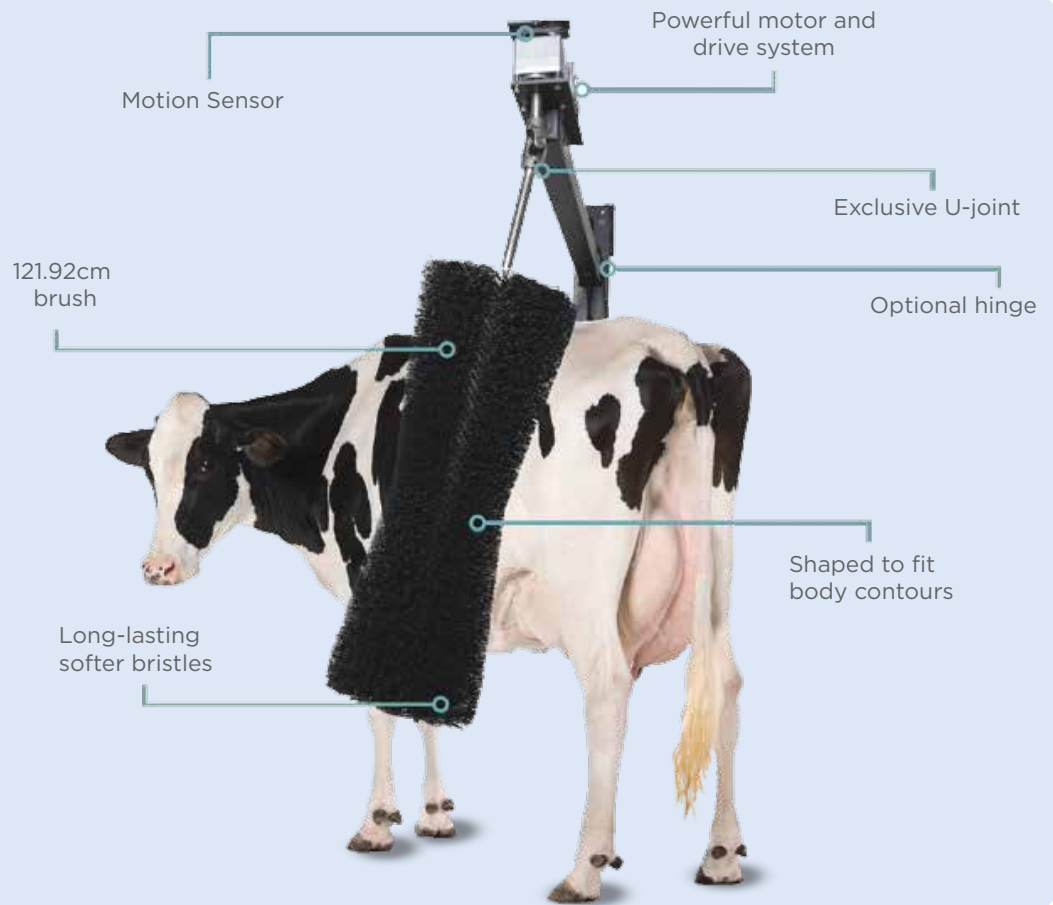

## Agri-Comfort Roto Brush Features:

- Enhances cleanliness and improves skin health
- Keeps cows restful and relaxed
- Diminish fly and parasite stress
- Touch-activated
- Abates heat stress and dislodges winter coats
- Massage increases blood circulation
- Amplify milk production

## Specifications:

- Overall Dimensions:  
58.2" H x 16.93" W x 44.5" D /  
1.48m H x 43cm W x 1.13m D
- Brush Dimensions:  
28.7" H x 17.3" W /  
73cm H x 44cm W
- Easy to clean with pressure washers
- Motorized Calf Brush Available

Designed to improve cow health and welfare, the Agri-Comfort Roto Brush is a revolution in cow care and comfort. The unique brush rotates on contact at an animal-friendly speed. Designed to swing freely in all directions, the Agri-Comfort Roto Brush provides thorough cow contentment. The hard-wearing nylon bristles provide the right level of scrubbing while cleaning their hides and stimulating blood circulation.

## FutureCow Rotating Comfort Brush Features:

- Relief from stress, flies and parasites
- Grooming assistance; keeps cows clean and relaxed
- Protects barns from damage
- Only cow brush manufactured in the USA
- 2-year warranty, 30-day money-back guarantee