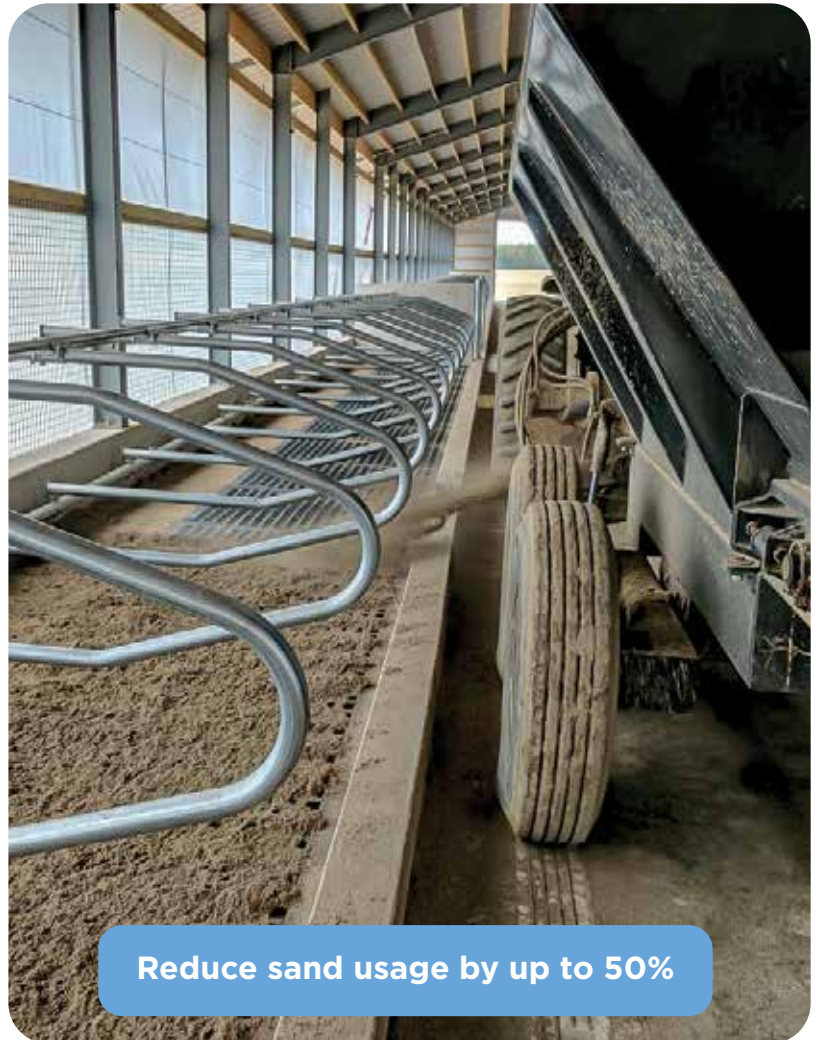

*"After years of using deep bed sand or sawdust for our cows we were tired of bedding literally going down the drain! We decided to install stall mats and went with the Agri-Grid Sand Saver from Agri-Comfort. Best decision we could have made.*

Studies show a level bed increases cow comfort and milk yield.

Reduce sand usage by up to 50%