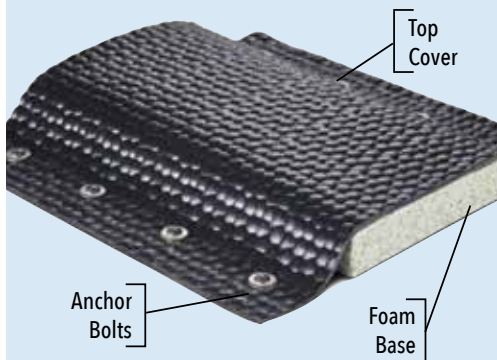

Huber Technik Stall Mattress Systems

About Soft Bed 4GS and 8GS

Our highly advanced Huber Technik stall mattresses provide dairy cows with an ideal comfort surface to relax joints, enhance health and improve overall productivity. Combining a specially designed, 100% virgin rubber top cover and composite Agglorex latex foam substructure, this mattress system offers the latest in soft bed technology, with tensile strength that has been tested and proven. * Customized sizes on top-cover and latex foam available upon request.

- Established in 1925
- Made in Germany
- Exclusively new tire compound
- PAH and ISO 9000 certified
- Over 3 million stalls and counting

Here's how it works:

Top Cover - The full rubber top cover features a high-strength fabric, .16" / 4mm or .31" / 8mm thick, depending on the model, which is bolted to the concrete on both sides of the foam base. A slope in the rear area facilitates liquid drainage for surface dryness and easy cleanup.

Latex Foam Base - The foam base consists of 1.2" / 30mm thick composite foam sheets, creating perfect deflection. The compression resistance is designed for high punctual loads by dairy cows, keeping the shape of the base intact for many years.