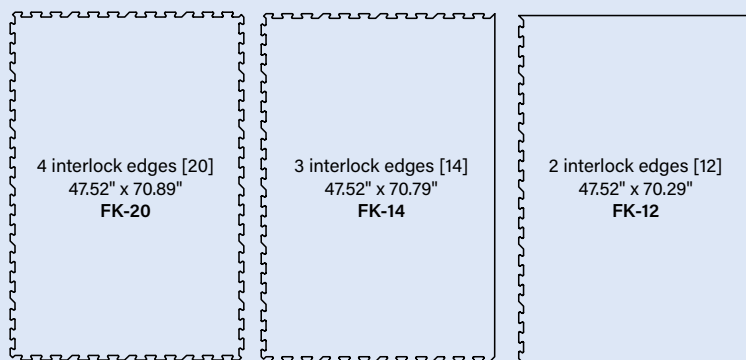

A variety of edges allow for greater flexibility when fitting irregular spaces. Custom cuts available upon request.

Specifications:

Width: 47.5" / 126.7cm   **Lengths:** 70.29" - 70.89" / 178.5 - 180cm

Hammer Top Thickness: .625" / 16mm

Double Button Thickness: .875" / 22.2mm