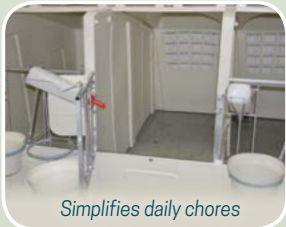

Flex-Roof Cover™