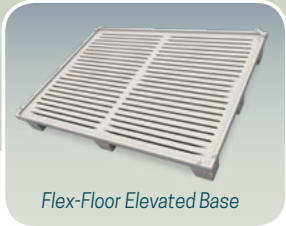

**CHANGEABLE INNER
PANEL SYSTEM**

3-in-1 Triple Unit

2-in-1 Double Unit

FEATURES

Flex-Roof Cover™

Simplifies daily chores

One-Step Rear Vent Control

OPTION

Flex-Floor Elevated Base

FLEX-HUTCH™

Each Flex-Hutch can house two or three calves depending on your choice of configurations. The Flex-Hutch can be placed directly on the ground or on an elevated base to optimize drainage and improve efficiencies during chore time. The sturdy plastic construction is easier and less expensive to maintain than wooden hutches while lasting up to four times as long, saving you time, money and headaches.